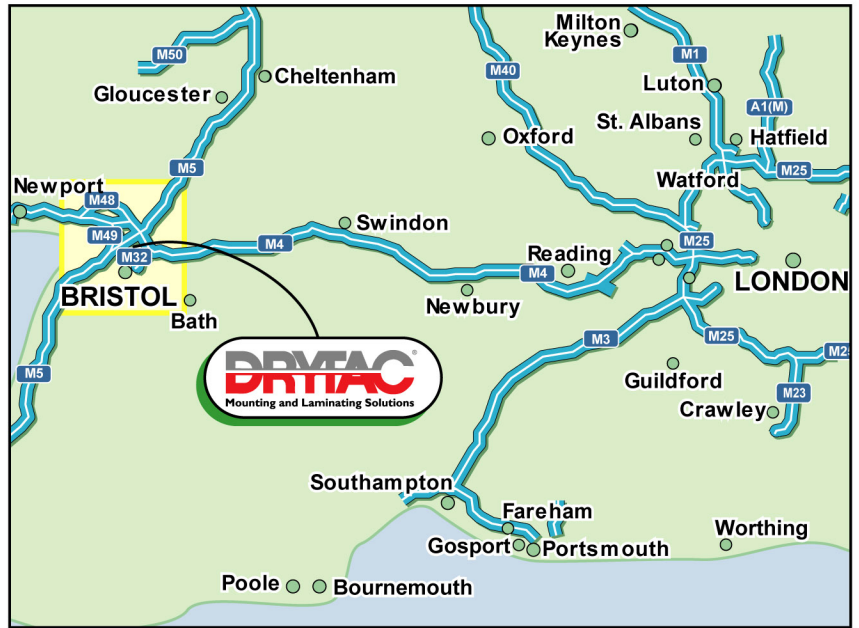

### DIRECTIONS

#### From Cardiff or London

Leave the M4 at Junction 19 and follow the M32 towards Bristol. Leave the M32 at Junction 1 (the first exit) and at the motorway roundabout take your first exit on to the A4174. At the first roundabout on the A4174 take the second exit into Bromley Health Road. Follow this road until it meets Fishponds Road. Turn right onto Fishponds Road and then take your second turning on the left. Go straight on at the next roundabout into Filwood Road and you will see our offices on the left.

#### From Bristol M32

Leave the M32 at Junction 2 and follow the signs for the A432 Chipping Sodbury. About 1.5 miles after leaving the M32 you will see a road on your right named New Station Road. Take this turning and then go straight on at the next roundabout into Filwood Road and you will see our offices on the left.